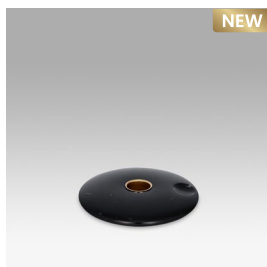

30321
Luxe Marble Chamber Taper Holder
Onyx Black
11.6 x 2.3cm (4.6 x 0.9")
RRP AU$89.95

TAPER HOLDER - UNIQUE SPECIFICATIONS

Made from Zinc Alloy, in a timeless design, means these will never go out of style.

LUXE CHAMBER TAPER HOLDER - UNIQUE SPECIFICATIONS

Made from marble with a brass insert to the hold the taper, adding a sense of luxury and bespoke. Ergonomically crafted with a thumb indent for easy holding, a nod to the design of a traditional chamber holder.

TAPER HOLDERS - UNIVERSAL SPECIFICATIONS

Presented in the Uyuni Lighting signature packaging, so easy to wrap or store when not in use.