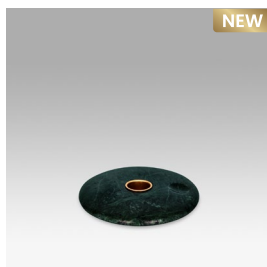

30322
Luxe Marble Chamber Taper Holder
Emerald Green
11.6 x 2.3cm (4.6 x 0.9")
RRP AU$89.95

TAPER HOLDER - UNIQUE SPECIFICATIONS

Made from Zinc Alloy, in a timeless design, means these will never go out of style.

LUXE CHAMBER TAPER HOLDER - UNIQUE SPECIFICATIONS

Made from marble with a brass insert to the hold the taper, adding a sense of luxury and bespoke. Ergonomically crafted with a thumb indent for easy holding, a nod to the design of a traditional chamber holder.

TAPER HOLDERS - UNIVERSAL SPECIFICATIONS

Presented in the Uyuni Lighting signature packaging, so easy to wrap or store when not in use.