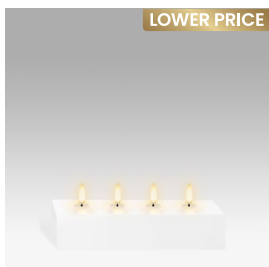

NW1805038
Quattro Block
Nordic White
Smooth Wax
18.0 x 5 x 3.8cm*(7.0 x 2 x 1.5")
Requires 4 AA batteries‡
RRP AU$99.95

CANDLE SPECIFICATIONS

Built in 6-hour timer function with manual 24-hour override option so you can enjoy instant candlelight without lifting a finger. Remote enabled with 4 timer modes and 3 levels of brightness (sold separately).

Handmade from unscented virgin paraffin wax so it looks and feels like a traditional candle.

Patented 3D Wick design that looks like a real candle burning from every angle in the room.

Available in Nordic White or Classic Ivory with a smooth wax finish, so your foundational design elements are covered.

Flat top edge looks like a new candle every time it is lit.

Presented in stunning European inspired packaging means giving the gift of light never looked more elegant.

*Add an additional 2.8cm for the height of the flame cap.

‡Batteries not included.