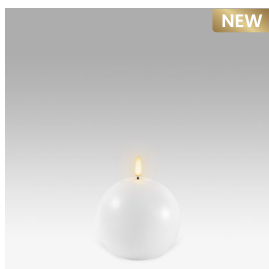

BA-NW10010
The Orb
Nordic White
Smooth Wax
10cm* (3.9")
Requires 2 AA batteries‡
RRP AU$79.95