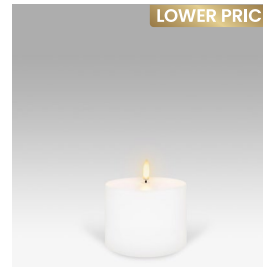

LOWER PRICE