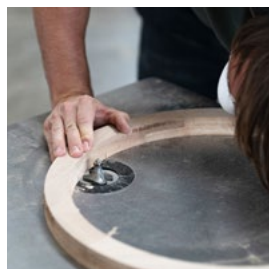

EKTA
LIVING

furniture – holmes

HOLMES TABLE by David Krynauw

The precision of Krynauw's design aesthetic meets an intriguing connective illusion in these side tables. The Danish aesthetic is wholly present in the simplicity of the lines and forms that make up the design. The connective intricacies of the table legs add an element of intrigue and character. Nest or style separately. Available in alluring dark smoke. Stock available now and is limited.