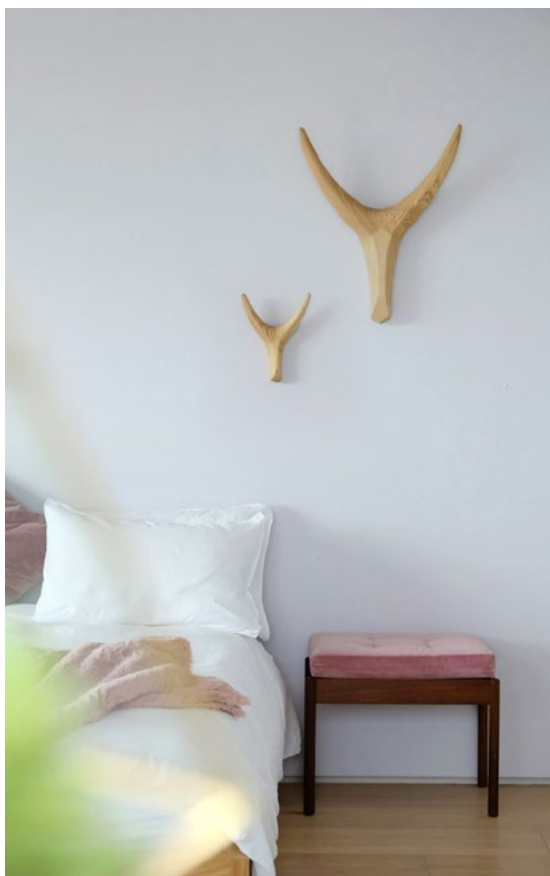

Meet the designer, John Vogel

EKTA Nguni Heads designer John Vogel has a design background in architecture and started making furniture as a student.

"I most enjoy exploring organic, nature inspired form, and the idea of form as an intuitive language which evokes an emotive response. After exploring work approaches in many materials I have chosen wood as my primary medium, I love the connection it has to the natural world and the fact that good forestry management can ensure a sustainable supply.

My design process involves moving to prototyping as early as possible, and evolving the design and production process alongside each other."

Our work is all produced in our factory in Woodstock, Cape Town. We have a people oriented approach which includes training new staff from scratch and up skilling our workforce from handwork to management. Vogel is a family design and maker business run by husband and wife team John and Terri Vogel.

We strive for a closed cycle metabolism by designing smaller products that are made from our factory offcuts, minimising our waste outputs, as well as contributing towards tree planting."