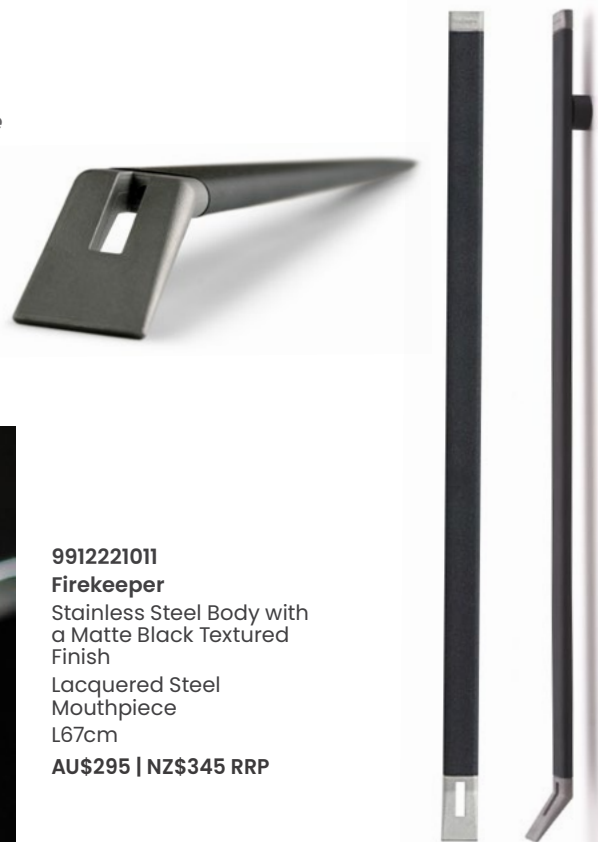

Meet the designer, Knud Holscher

EKTA Firekeeper designer Knud Holscher graduated from the Royal Danish Academy of Fine Arts in 1957. From 1960-64, he worked as a partner in the office of Arne Jacobsen as associate architect for the realisation of St. Catherine's College, University of Oxford.

Knud has attracted international attention with products like d-line, a series of architectural fittings, spotlights for FLOS and the German light manufacturer ERCO, the bus shelters for JCDecaux and the Geberit sanitary products. Many of these iconic designs have become part of everyday life for people around the world.

**9912221011
Firekeeper**

Stainless Steel Body with a Matte Black Textured Finish

Lacquered Steel Mouthpiece

L67cm

AU$295 | NZ$345 RRP