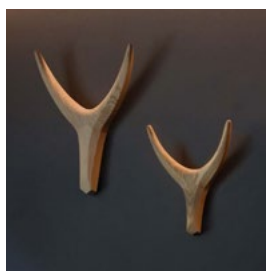

Meet the designer, John Vogel

EKTA Nguni Heads designer John Vogel has a design background in architecture and started making furniture as a student.

"I most enjoy exploring organic, nature inspired form, and the idea of form as an intuitive language which evokes an emotive response. After exploring work approaches in many materials I have chosen wood as my primary medium, I love the connection it has to the natural world and the fact that good forestry management can ensure a sustainable supply.

My design process involves moving to prototyping as early as possible, and evolving the design and production process alongside each other."

Our work is all produced in our factory in Woodstock, Cape Town. We have a people oriented approach which includes training new staff from scratch and up skilling our workforce from handwork to management. Vogel is a family design and maker business run by husband and wife team John and Terri Vogel.

We strive for a closed cycle metabolism by designing smaller products that are made from our factory offcuts, minimising our waste outputs, as well as contributing towards tree planting."